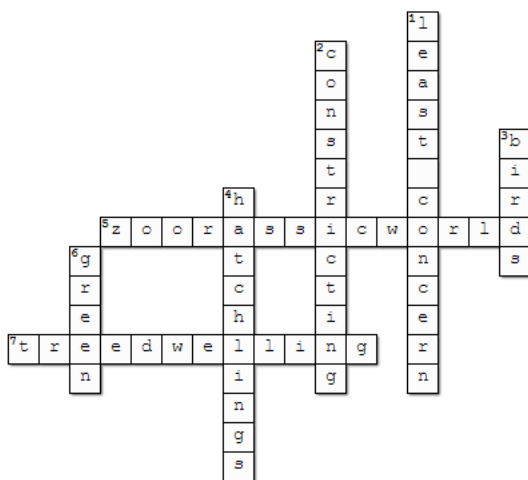

TELL US THREE THINGS
YOU'VE LEARNED TODAY...

1.

2.

3.

ANSWERS

CROSSWORD

WORDSEARCH

. . R E P T I L I A . .
 A U S T R A L I A . . .
 . . P Y T H O N . . S S
 C N E W G U I N E A N N
 O G R E E N P R E Y A A
 I H A T C H L I N G K K
 L . G R E E N T R E E E
 C O N S T R I C T I N G

FILL IN THE BLANKS

The green tree python is a **bright green** snake that can grow up to 2m in length. As pythons go, this species is quite small compared to other species of **python**. Like all pythons, it lays eggs and hunts prey by **constricting** (squeezing) it.